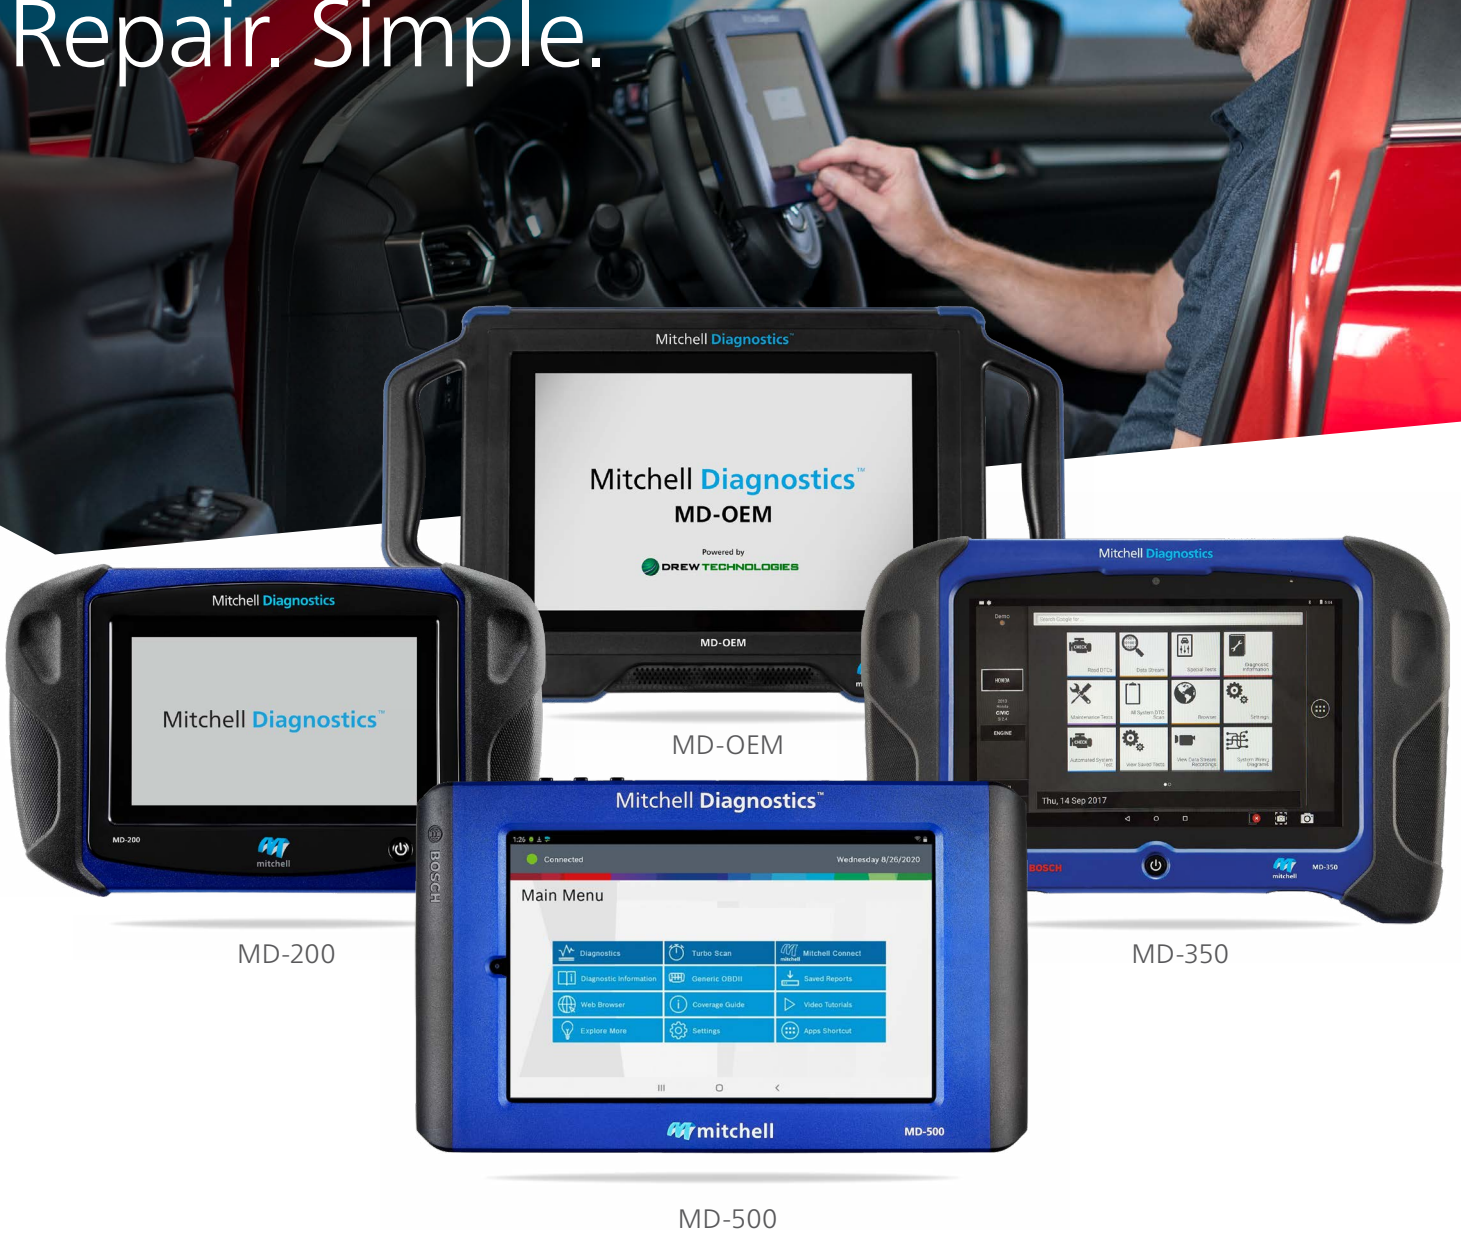

Mitchell Diagnostics Solutions

Connect. Diagnose.
Repair. Simple.

The first comprehensive diagnostic system designed for the collision repair and automotive claims process.

Integrated with Mitchell Cloud Estimating and our open, cloud-based ecosystem, Mitchell Diagnostics helps streamline the repair process—allowing you to exceed customer expectations.

MD-500: Single Device, Single Platform

The **MD-500** provides everything you want in a diagnostic scanning tool to simplify the repair workflow, including all that the MD-350 offers and more, such as:

- Improved Efficiency with Faster Scan Times (Under 1 Minute for Many Scans)
- Ability to Access Mitchell Connect Directly from the Tool As Well As:
 - Mitchell Cloud Estimating, The Mitchell TechAdvisor Database and ShopPak for Mitchell Cloud
- Ease of Use
- Dynamic and Static Calibration Capabilities
- Google Play Store Integration
- Extended Battery Life
- Improved Camera Quality
- Multipurpose Docking Station

MD-200: Quickly Complete Front-of-House Scans

Connect the **MD-200** to the vehicle and promptly run a diagnostic report. This compact, fast scanning system offers:

- Best-in-Class Vehicle Coverage
- Patented Scan Report Management